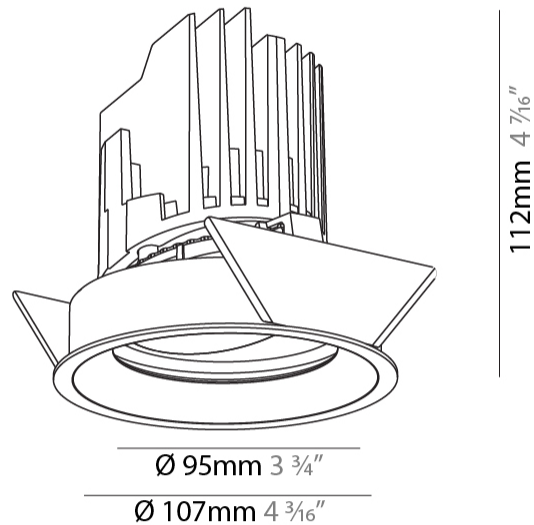

GENERAL

Series: Bioniq
Subseries: Bioniq Round Adjustable
Brand: Prolicht
Division: Architectural
Mounting Type: Recessed
Mounting Location: Ceiling
Subcategory: Downlight

PHYSICAL

Shape: Round
Diameter (mm): 107
Diameter (in): 4 3/16
Height (mm): 112
Height (in): 4 7/16
Ceiling Thickness (mm): 10 / 12.5 / 15
Ceiling Thickness (in): 3/8 or 1/2 or 9/16
Min. Recessing Depth (mm): 130
Min. Recessing Depth (in): 5 1/8
Light Distribution: Adjustable / Downlight
Weight (kg): 0.484
Weight (lbs): 1.07
Fixture Finish: SSR / BKV / CWI / CRY / HAB / UFT / ITA / RUA / FTG / MYG / LOD / PUS / FRO / FUP / KIA / POP / BLS / SPG / MEY / GOH / GUM / CHC / COM / ABZ / JAG / OBR / MOS / ROR
Fixture Material: Aluminum Die Cast
Cut-out Measurements: 98mm / 3 7/8"

OPTICAL

Reflector: 14 / 18 / 42
Adjustability: Rotational 355°, Tilt 30°

RATINGS AND CERTIFICATIONS

Certified By: Certified for North American Standards
IP rating: IP54

BIONIQ ROUND ADJUSTABLE RECESSED

A35239-